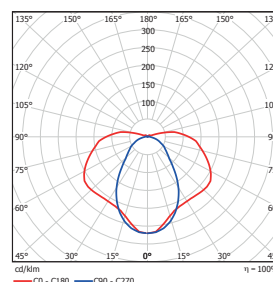

Photometrical characteristics