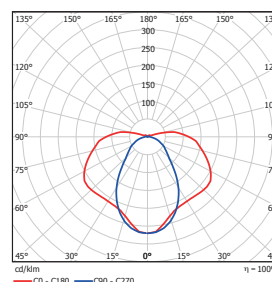

Photometrical characteristics