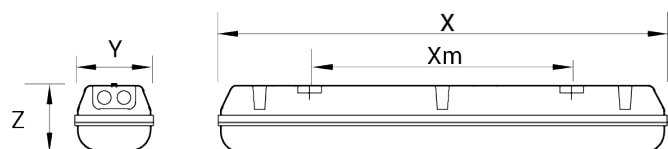

Please check with our Back Office to confirm logistic data

Data subject to change.

27-07-2022

www.zalux.com