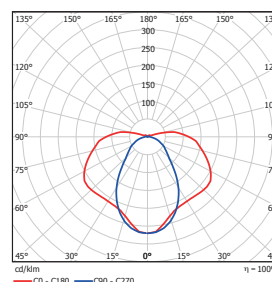

Photometrical characteristics

ACQUEX T5

Description

FAMILY	TUBE TYPE	ELECTRICAL VERSION	EMERGENCY KIT	DIFFUSER	CLOSING CLIPS
> ACQUEX	> 2-114: 1x14W > 214: 2x14W > 2-124: 1x24W > 224: 2x24W > 2-128: 1x28W > 228: 2x28W > 2-135: 1x35W > 235: 2x35W > 2-149: 1x49W > 249: 2x49W > 2-154: 1x54W > 254: 2x54W > 2-180: 1x80W	> E: electronic (high frequency), non-dimmable ballast	> EB1: 1 hour > EB3: 3 hours	> PC: polycarbonate	> INOX: stainless steel