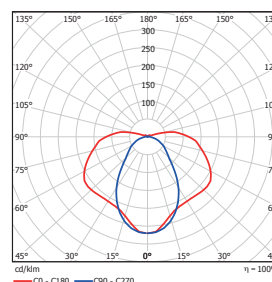

Photometrical characteristics