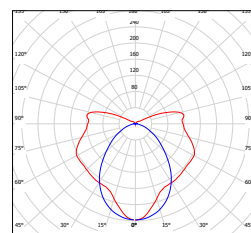

Compliance

Photometrical characteristics

1 LED tube

2 LED tubes

ACQUEx LED-T8

Description

FAMILY	MODEL	LENGTH (mm)	LUMINOUS FLUX	CRI	LIGHT COLOUR	DRIVER	THROUGH WIRING
> ACQUEx	> LED-T8	> 1.2: 1200 > 1.5: 1500	> 22: 2200 > 31: 3100 > 42: 4200 > 60: 6000	> 8: 80	> 40: 4000	> ET: non dimmable > ETDD: DALI dimmable	> LV5: 5x2,5mm ² power lines > LV3: 3x2,5mm ² power lines + 2 DALI lines