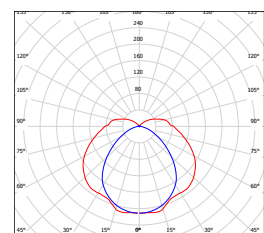

Compliance

Photometrical characteristics

1 LED tube

2 LED tubes

ACQUEx LED-T8

Description

FAMILY	MODEL	LENGTH (mm)	LUMINOUS FLUX	CRI	LIGHT COLOUR	DRIVER	THROUGH WIRING
> ACQUEx	> LED-T8	> 1.2: 1200 > 1.5: 1500	> 22: 2200 > 31: 3100 > 42: 4200 > 60: 6000	> 8: 80	> 40: 4000	> ET: non dimmable > ETDD: DALI dimmable	> LV5: 5x2,5mm ² power lines > LV3: 3x2,5mm ² power lines + 2 DALI lines