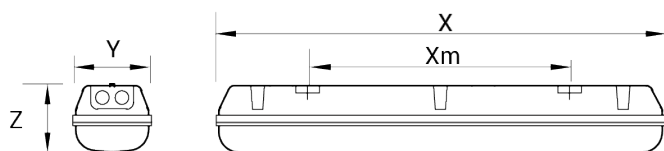

¹ 2200 and 3100lm versions: 1 LED Tube.
4200 and 6000lm versions: 2 LED Tubes.

Dimensions and logistics

Description	X	Xm	Y	Z					
	mm	mm	mm	mm	L x W x H mm	Pcs./Box	Box²	Groupage Pcs./Euro pallet	Double pallet Pcs./Euro pallet
ACQUEx LED-T8 1.2...	1282	800	145	101	1289 x 151 x 105	1	3.3	75	45 + 45
ACQUEx LED-T8 1.5...	1578	1100	145	101	1589 x 151 x 105	1	4.0	75	45 + 45

Please check with our Back Office to confirm logistic data

Accessories

10237125	Bag with 2 suspension triangles for ACQUEx
10256809	Fixing clips in stainless steel 316L, 2 units
10376674	Nickel brass Ex cable gland, M25, with nut and ring, 1 unit
10376675	Nickel brass Ex cable gland, M20, with nut and ring, 1 unit

10237125

10256809

10376674 / 10376675

Original spare parts

10325495	LED tube 1200mm 15W 840 Ex
10344035	LED tube 1500mm 23W 840 Ex