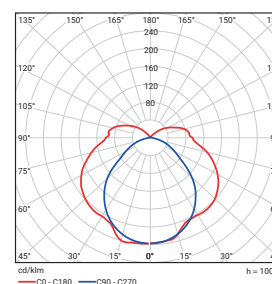

ALHAMA 235 E PC