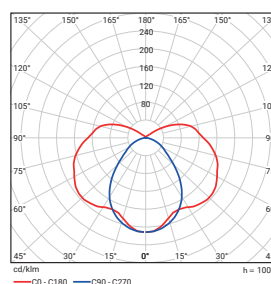

Photometrical characteristics

ALHAMA 135 E PC