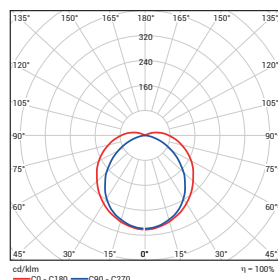

Photometrical characteristics

SDCM	< 3

Functional characteristics

Lifetime	L80B50 50,000 hours at 25°C
Guarantee	5 years
Fire protection	Flammability (UL94): V2 Glow wire test (EN 60695-2-11): 850°

Compliance

Ex II 2G Ex db IIC T6 Gb
Ex II 2D Ex tb IIIC T85 Db