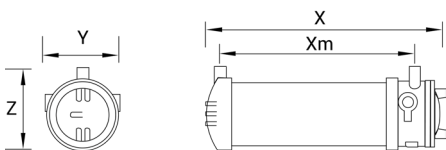

¹ In emergency versions maximum power consumption increases in 4W during battery charging, which is approximately 5% of the time that luminaire is on. The rest of the time power consumption is as indicated.

Dimensions and logistics

Description	X	Xm	Y	Z					
	mm	mm	mm	mm	L x W x H mm	Pcs./Box	Box ²	Groupage Pcs./Euro pallet	Double pallet Pcs./Euro pallet
KRATEX HE 600...	750	640	157	197	780 x 240 x 180	1	5.9	48	32 + 32
KRATEX HE 1200...	1360	1250	157	197	1390 x 240 x 180	1	11.2	24	16 + 16

² Weight in EB versions: +0.6KG and in 3x2.5 versions: +0.1KG
Please check with our Back Office to confirm logistic data

Accessories

10078101	Eye bolts, 2 units
10078102	Fixing omegas, 2 units
10078104	Brass double-sealed EX cable gland seals for armoured cable 3/4 NPT, 1 unit